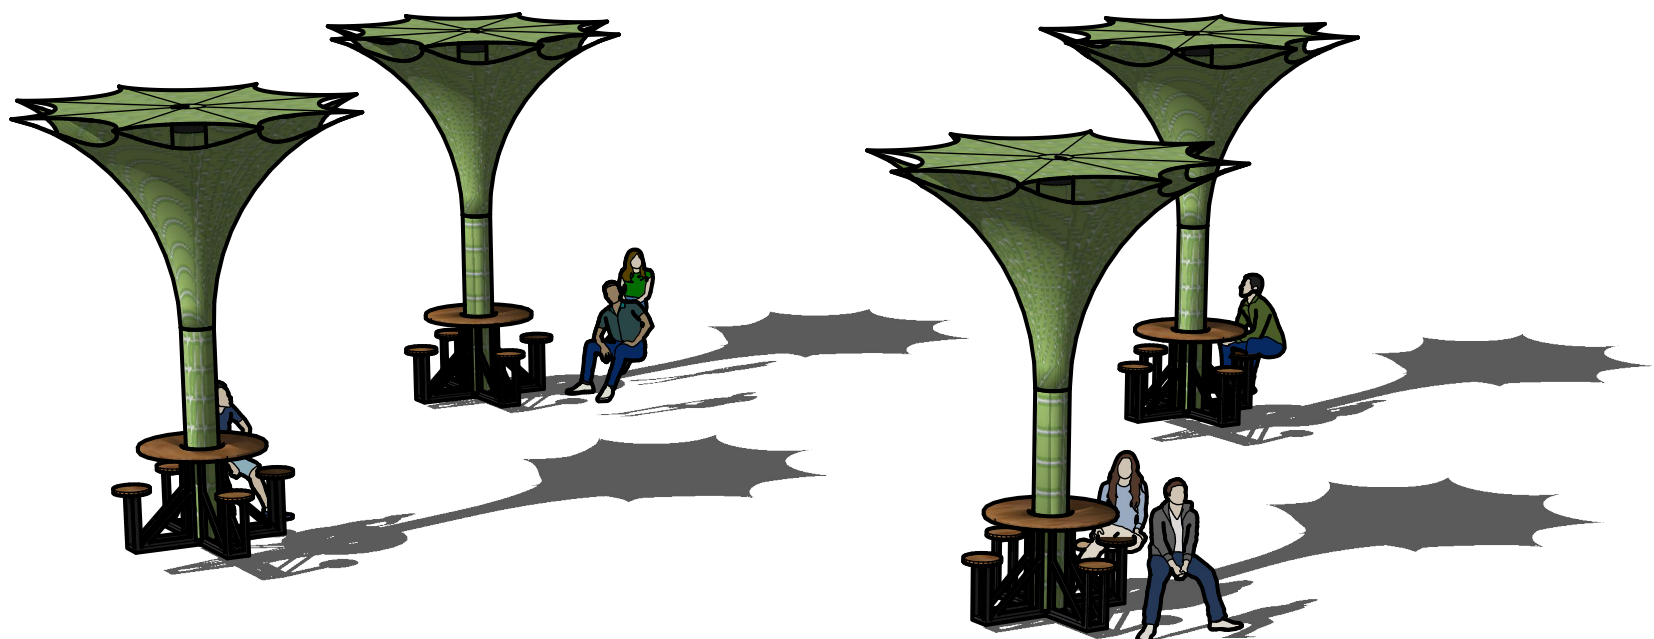

BLOSSOM TOWER

LOCUS POCUS DECO
INTERNATIONAL EVENT DECORATIONS

BLOSSOM TOWER

Introducing our latest innovation: the Blossom Tower! This compact yet stunning structure boasts a baseplate with truss reaching up to 4m high, offering a simplified assembly process without compromising on elegance. Perfect for festival ground spaces and events, the Blossom Tower adds a touch of floral beauty and ambiance effortlessly. Discover the ease of building and the charm it brings to any occasion.

MEASUREMENTS: **DIAMETER: 2m** **HEIGHT: 4m**

BLOSSOM CORRIDOR

Combine multiple Blossom Towers to create corridors, entrances, or meeting points for festivals, adding versatility and charm to any outdoor event. Explore the endless possibilities and elevate your event experience with our Blossom Towers.

BLOSSOM - ANY IDEA YOU WOULD LIKE TO REALIZE?

Have a specific idea in mind that you'd like to bring to life? Whether it's a custom design, a unique arrangement, or a special theme, our team is here to turn your vision into reality. Send us an inquiry today to discuss your specific idea and let us help you create something truly extraordinary with our Blossom Tower. Elevate your event experience and make your ideas bloom with us!

BLOSSOM TOWER