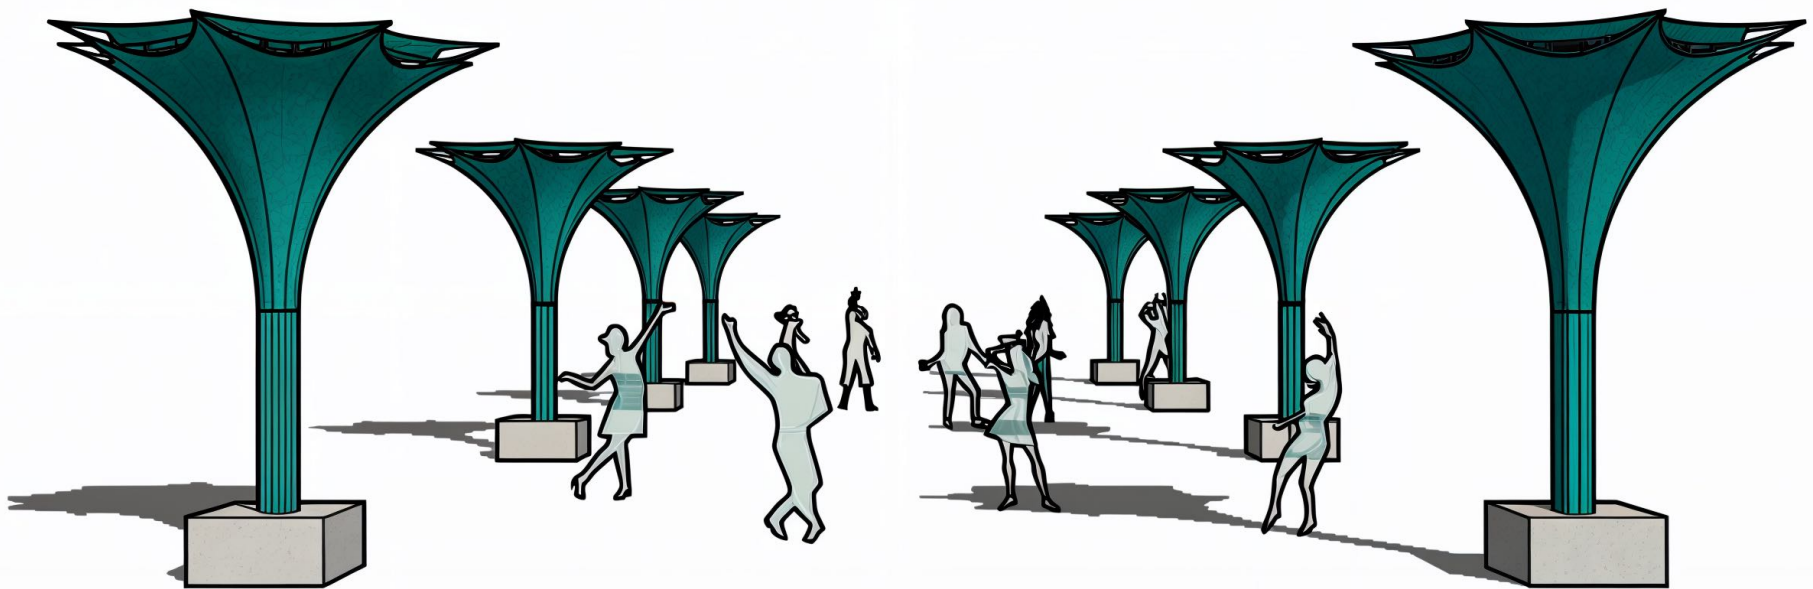

BLOSSOM TOWER

LOCUS POCUS DECO
INTERNATIONAL EVENT DECORATIONS

BLOSSOM TOWER

Introducing our latest innovation: the Blossom Tower! This compact yet stunning structure boasts a baseplate with truss reaching up to 4m high, offering a simplified assembly process without compromising on elegance. Perfect for festival ground spaces and events, the Blossom Tower adds a touch of floral beauty and ambiance effortlessly. Discover the ease of building and the charm it brings to any occasion.

CUSTOM

With the option for custom printing and branding, it's ideal for corporate events, allowing you to showcase your brand in style. Discover the ease of building and the charm it brings to any occasion.

MEASUREMENTS: **DIAMETER: 2m** **HEIGHT: 4m**

BLOSSOM CORRIDOR

Combine multiple Blossom Towers to create corridors, entrances, or meeting points for festivals, adding versatility and charm to any outdoor event. Explore the endless possibilities and elevate your event experience with our Blossom Towers.

BLOSSOM TOWER