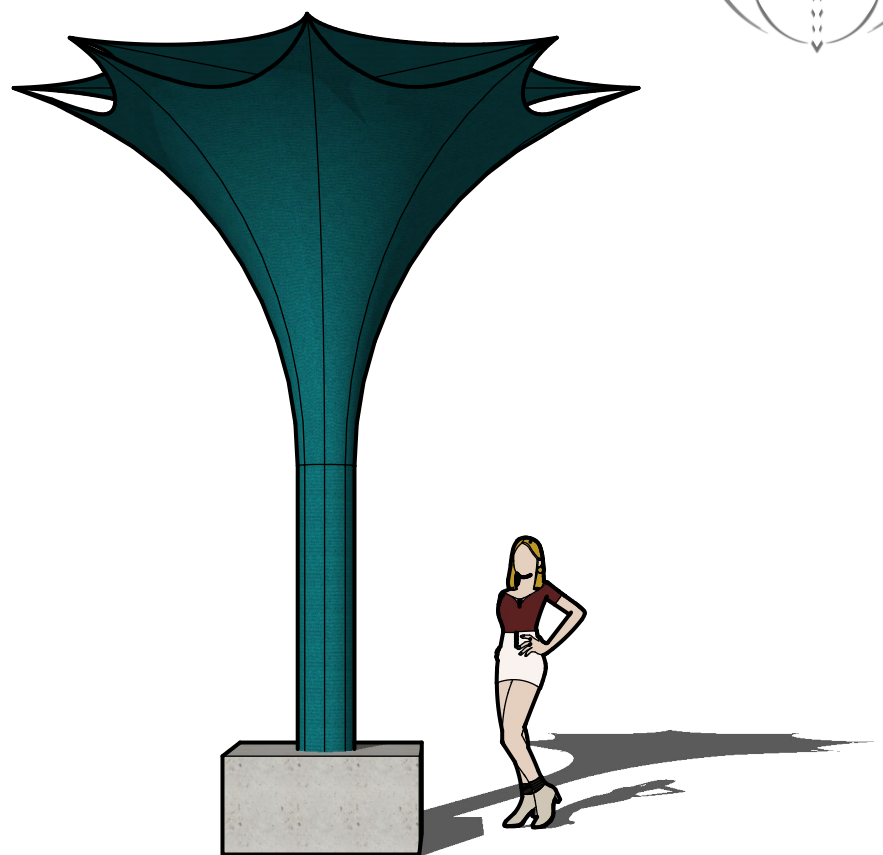

BLOSSOM TOWER

LOCUS POCUS DECO
INTERNATIONAL EVENT DECORATIONS

BLOSSOM TOWER

Introducing our latest innovation: the Blossom Tower! This compact yet stunning structure boasts a baseplate with truss reaching up to 4m high, offering a simplified assembly process without compromising on elegance. Perfect for festival ground spaces and events, the Blossom Tower adds a touch of floral beauty and ambiance effortlessly. Discover the ease of building and the charm it brings to any occasion.

CUSTOM

With the option for custom printing and branding, it's ideal for corporate events, allowing you to showcase your brand in style. Discover the ease of building and the charm it brings to any occasion.

MEASUREMENTS: **DIAMETER: 2m** **HEIGHT: 4m**

BLOSSOM CORRIDOR

Combine multiple Blossom Towers to create corridors, entrances, or meeting points for festivals, adding versatility and charm to any outdoor event. Explore the endless possibilities and elevate your event experience with our Blossom Towers.

BLOSSOM TOWER