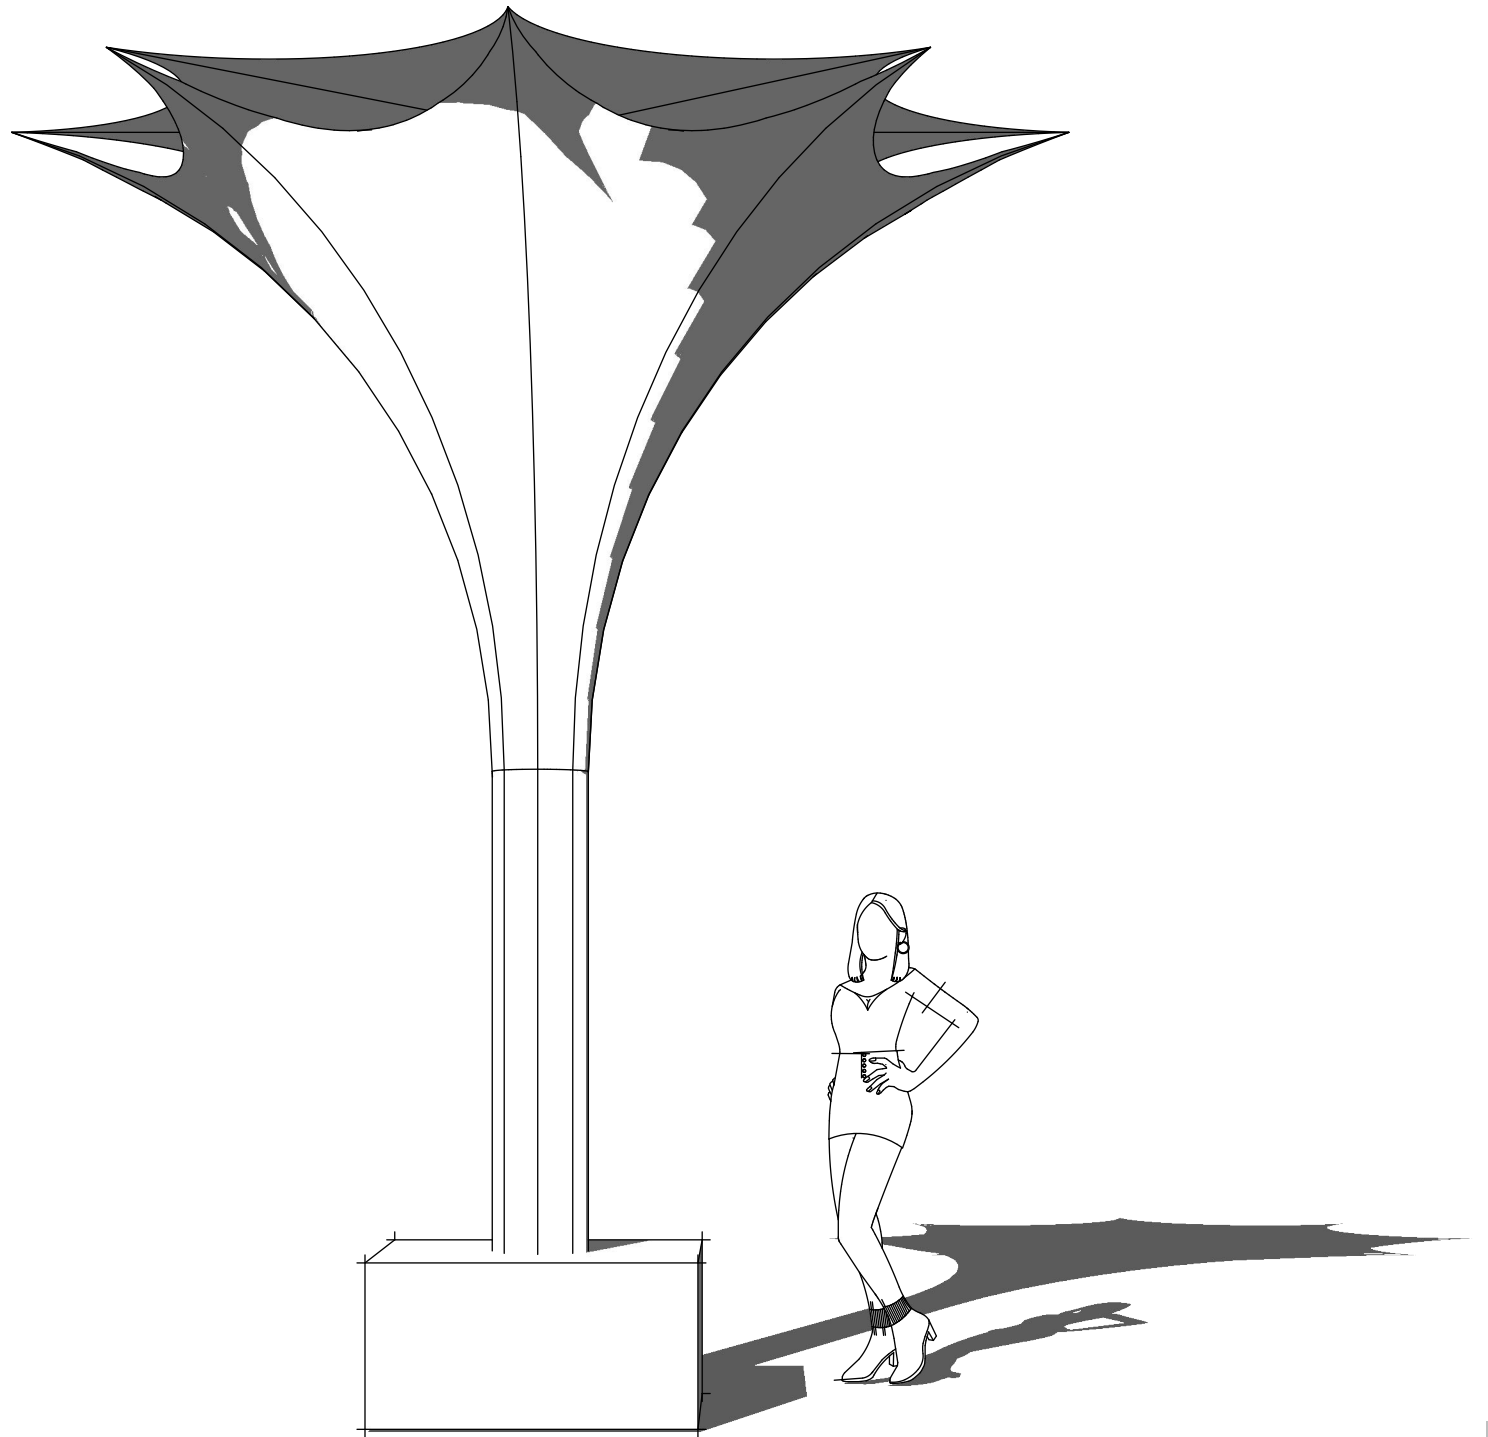

BLOSSOM TOWER

LOCUS POCUS DECO
INTERNATIONAL EVENT DECORATIONS

BLOSSOM TOWER

Introducing our latest innovation: the Blossom Tower! This compact yet stunning structure boasts a baseplate with truss reaching up to 4m high, offering a simplified assembly process without compromising on elegance. Perfect for festival ground spaces and events, the Blossom Tower adds a touch of floral beauty and ambiance effortlessly. Discover the ease of building and the charm it brings to any occasion.

MEASUREMENTS: **DIAMETER: 2m** **HEIGHT: 4m**

BLOSSOM CORRIDOR

Combine multiple Blossom Towers to create corridors, entrances, or meeting points for festivals, adding versatility and charm to any outdoor event. Explore the endless possibilities and elevate your event experience with our Blossom Towers.

BLOSSOM TOWER