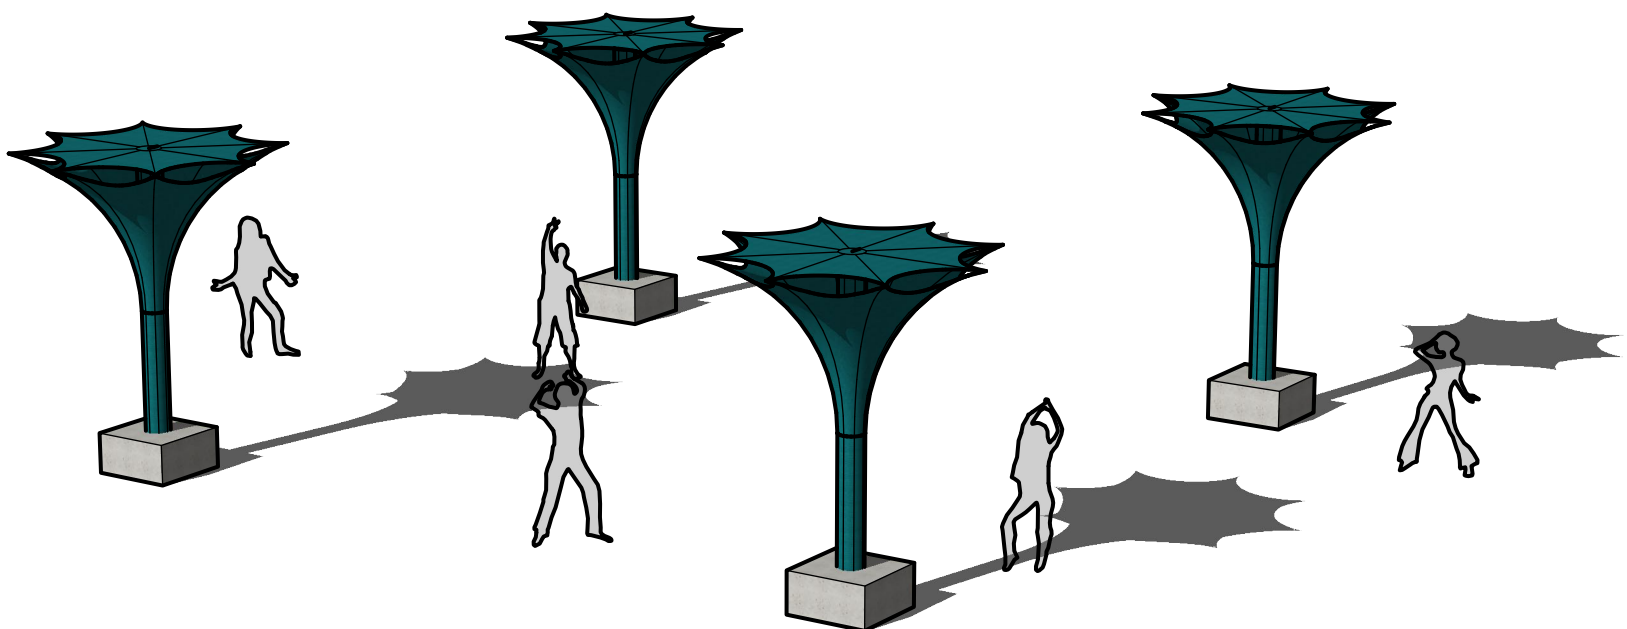

BLOSSOM TOWER

LOCUS POCUS DECO
INTERNATIONAL EVENT DECORATIONS

BLOSSOM TOWER

Introducing our latest innovation: the Blossom Tower! This compact yet stunning structure boasts a baseplate with truss reaching up to 4m high, offering a simplified assembly process without compromising on elegance. Perfect for festival ground spaces and events, the Blossom Tower adds a touch of floral beauty and ambiance effortlessly. Discover the ease of building and the charm it brings to any occasion.

MEASUREMENTS: **DIAMETER: 2m** **HEIGHT: 4m**

BLOSSOM CORRIDOR

Combine multiple Blossom Towers to create corridors, entrances, or meeting points for festivals, adding versatility and charm to any outdoor event. Explore the endless possibilities and elevate your event experience with our Blossom Towers.

BLOSSOM TOWER